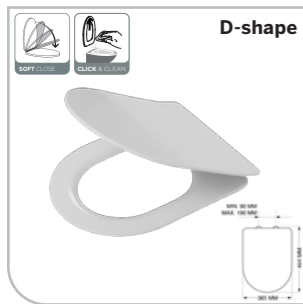

Carter

2500.2.06.46 4008912500065

Fixing set: stainless steel
Weight: 2390 g