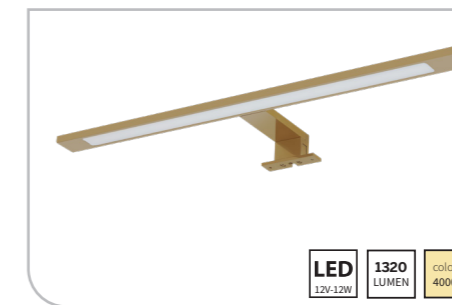

LED 12V-12,2W 1452 LUMEN colour 4000K

EROS 60 cm

800345 8720553519522
800518 8720605739892

LED 12V-8,4W 924 LUMEN colour 4000K

ANCIS 40 cm

800350 8720553519577
800351 8720553519584
800519 8720605739908

LED 12V-12W 1320 LUMEN colour 4000K