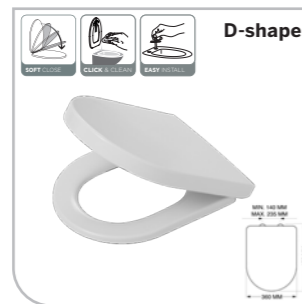

Memphis

2529.3.06.46 4008912529424

Fixing set: stainless steel
Weight: 2438 g