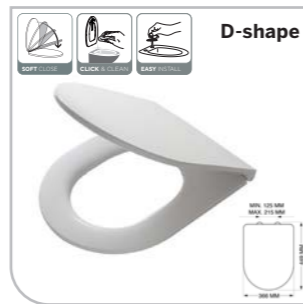

Elvas

2509.2.06.46 4008912509020

Fixing set: stainless steel
Weight: 2700 g