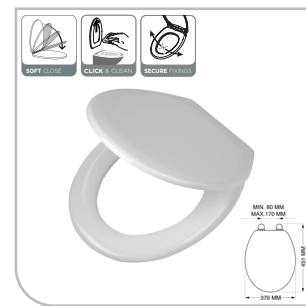

Fixing set: stainless steel
Weight: 2100 g

Hamilton

2522.8.06.46 4008912522401 € 67,95

Fixing set: stainless steel
Weight: 2400 g

Memphis

2529.3.06.46 4008912529424 € 54,95

Fixing set: stainless steel
Weight: 2438 g