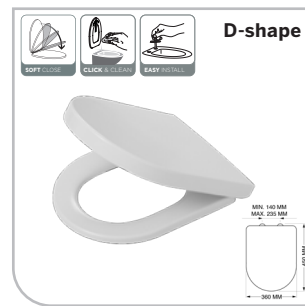

Memphis

2529.3.06.46 4008912529424 € 54,95

Fixing set: stainless steel
Weight: 2438 g