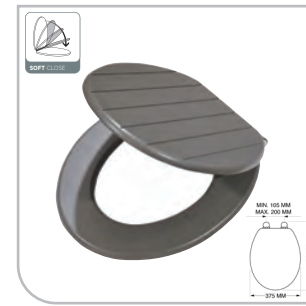

Baya

2526.9.11.46 4008912526423 € 54,95

Fixing set: metal
Weight: 2790 g