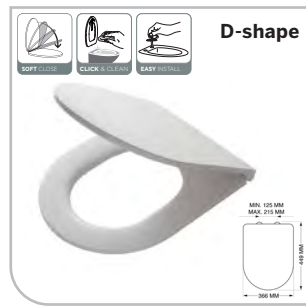

Elvas

2509.2.06.46 4008912509020 € 56,95

Fixing set: stainless steel
Weight: 2700 g