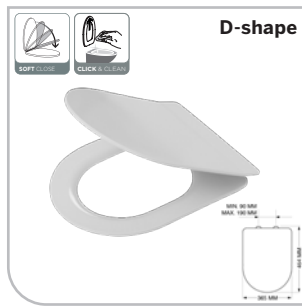

Carter

2500.2.06.46 4008912500065 € 53,95

Fixing set: stainless steel
Weight: 2390 g